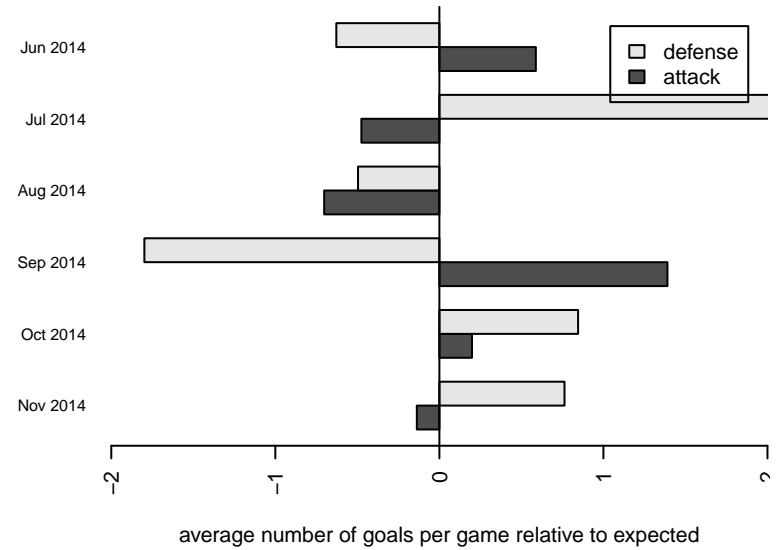

Performance relative to 13 month average