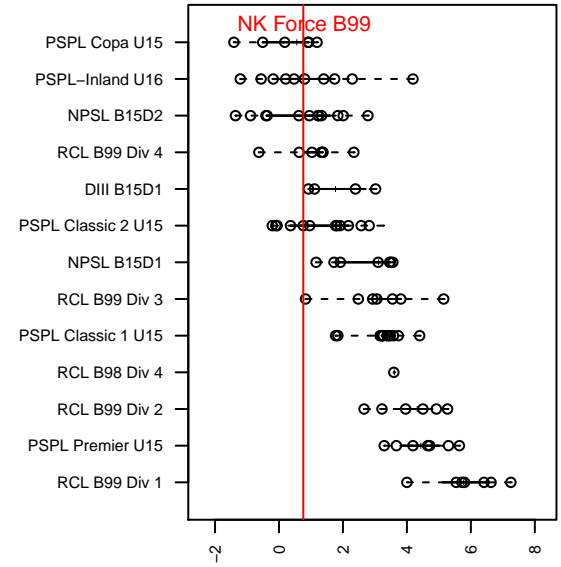

**attack and defense rating
relative to others at age
and all opponents in last 13 months**